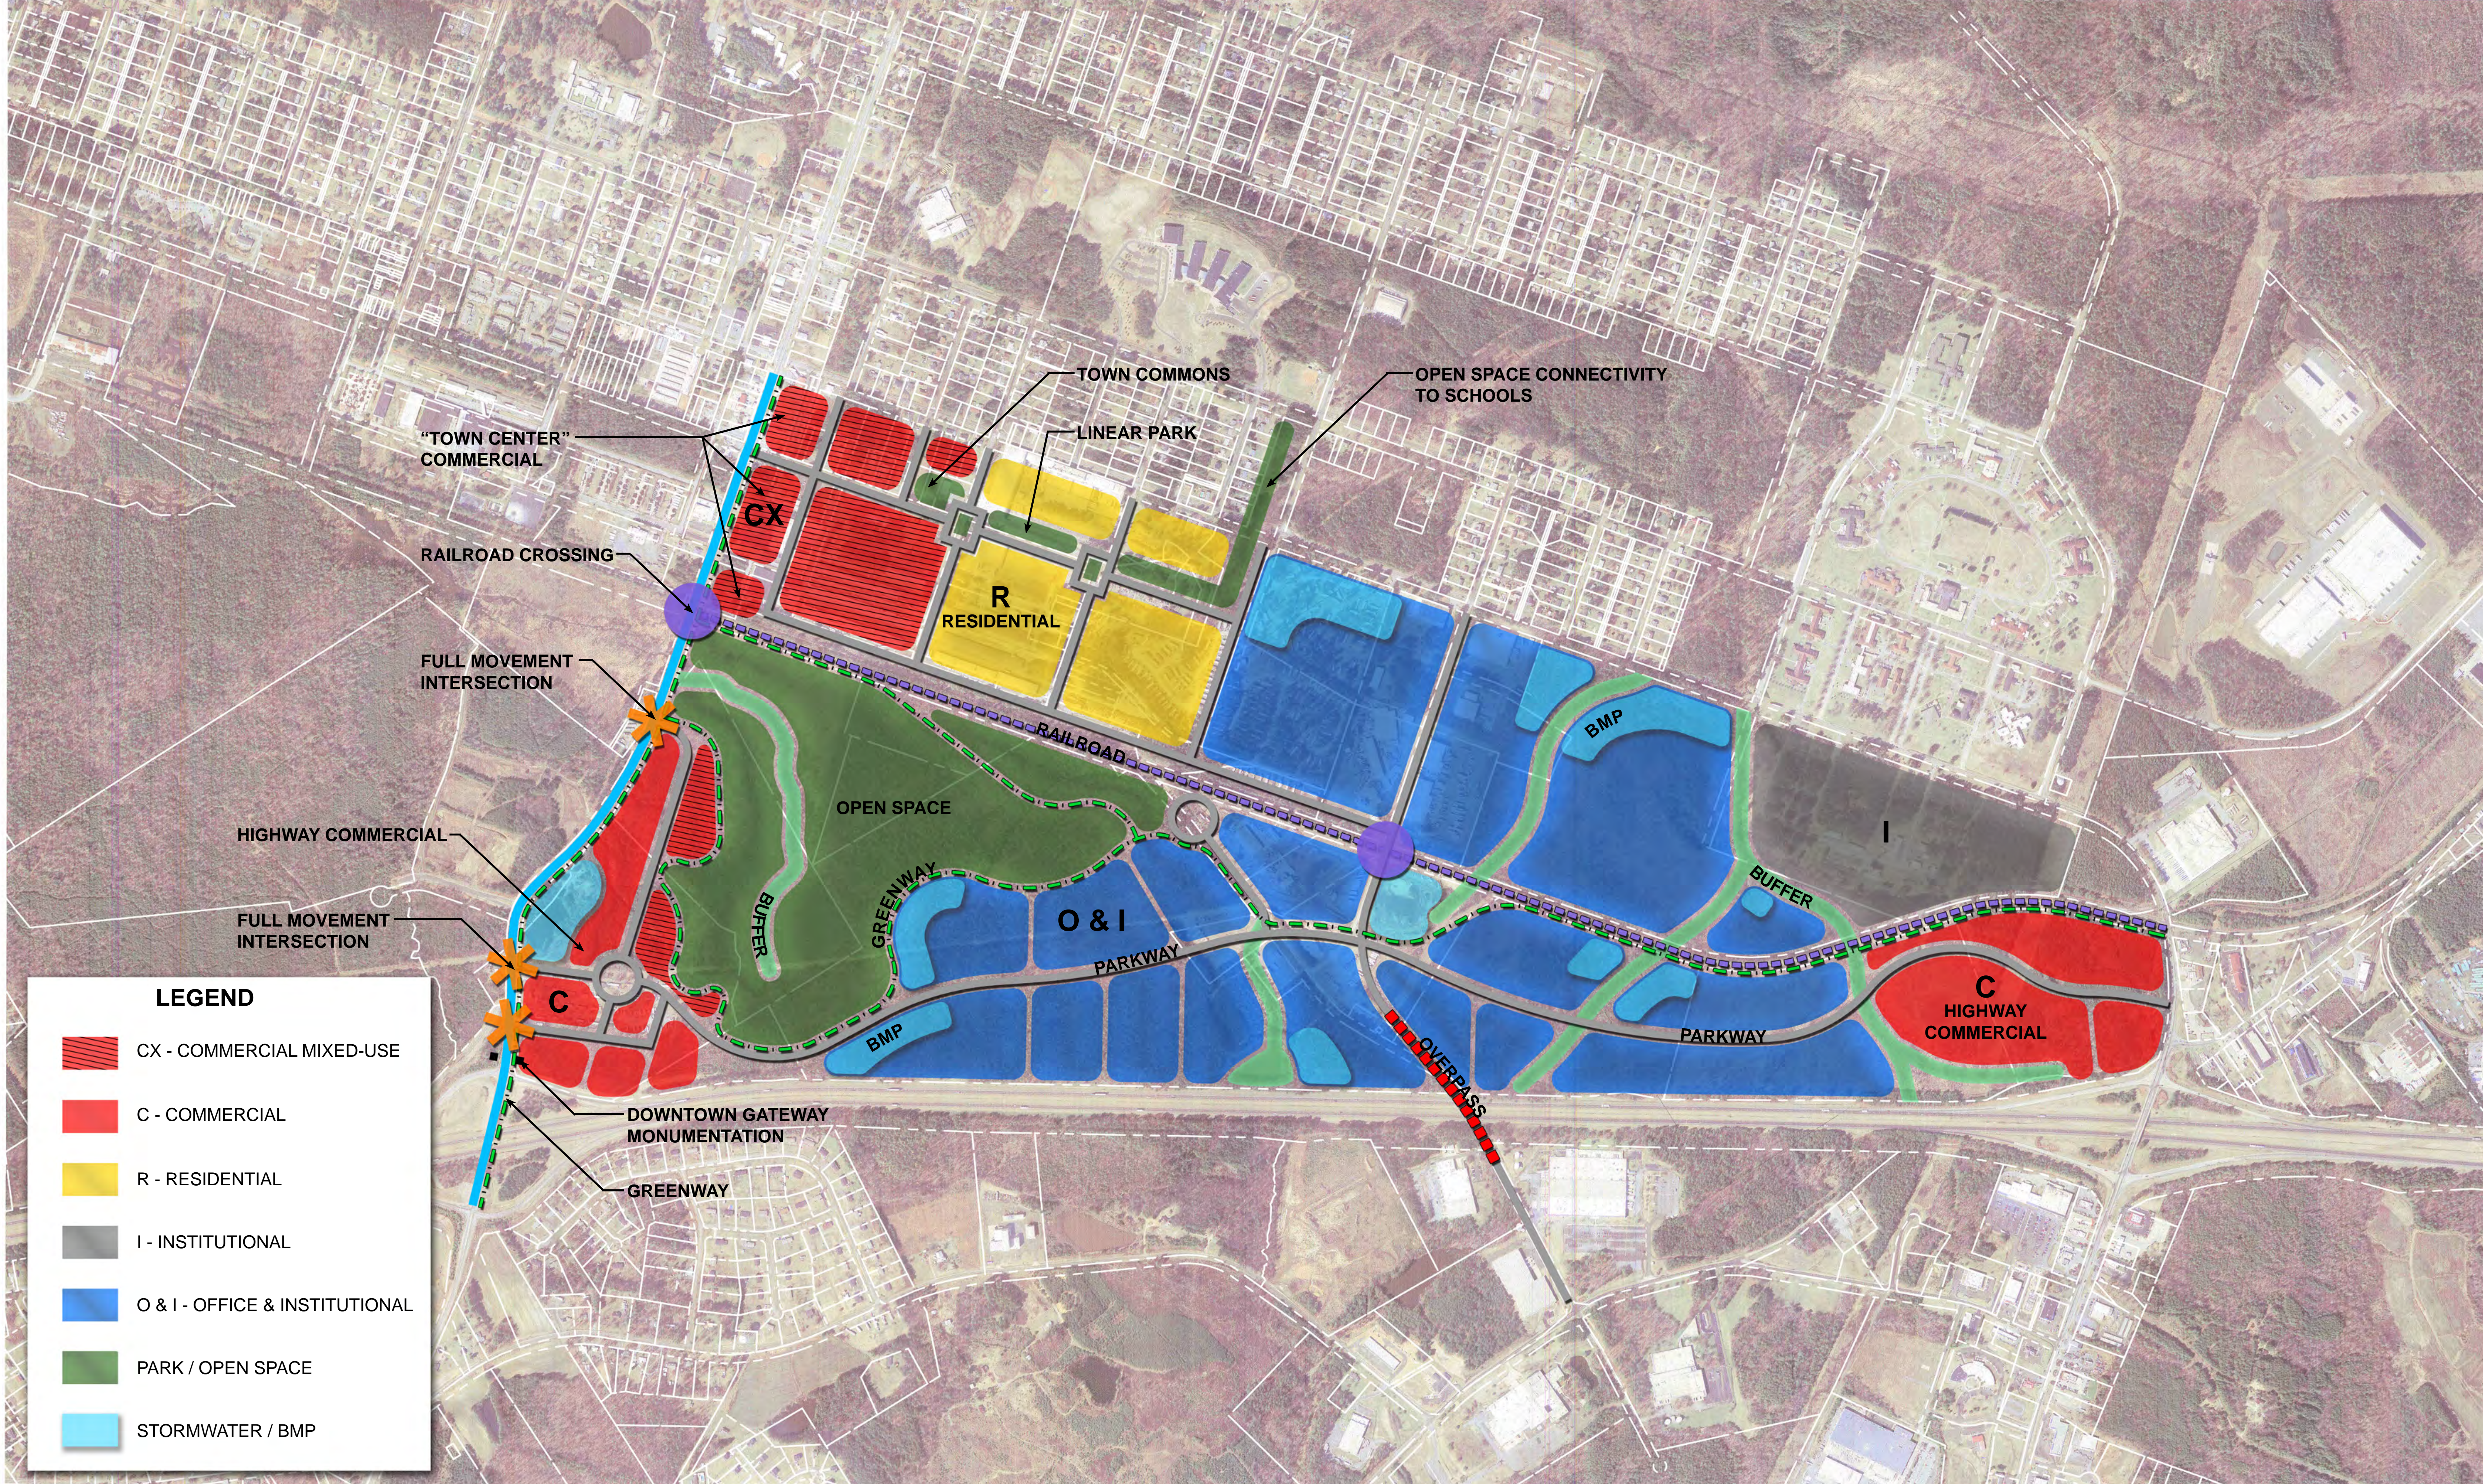

LEGEND

- CX - COMMERCIAL MIXED-USE
- C - COMMERCIAL
- R - RESIDENTIAL
- I - INSTITUTIONAL
- O & I - OFFICE & INSTITUTIONAL
- PARK / OPEN SPACE
- STORMWATER / BMP

BUTNER GATEWAY SMALL AREA PLAN
 Butner, North Carolina

March 17, 2015

MAP
A

CONCEPTUAL PLAN
Kimley»Horn

LEGEND

- CX - COMMERCIAL MIXED-USE
- C - COMMERCIAL
- R - RESIDENTIAL
- I - INSTITUTIONAL
- O & I - OFFICE & INSTITUTIONAL
- PARK / OPEN SPACE
- STORMWATER / BMP

BUTNER GATEWAY SMALL AREA PLAN
 Butner, North Carolina

March 17, 2015

MAP
B

CONCEPTUAL PLAN
Kimley»Horn

BUTNER GATEWAY SMALL AREA PLAN
Butner, North Carolina

March 17, 2015

MAP
C

CONCEPTUAL PLAN
Kimley»Horn