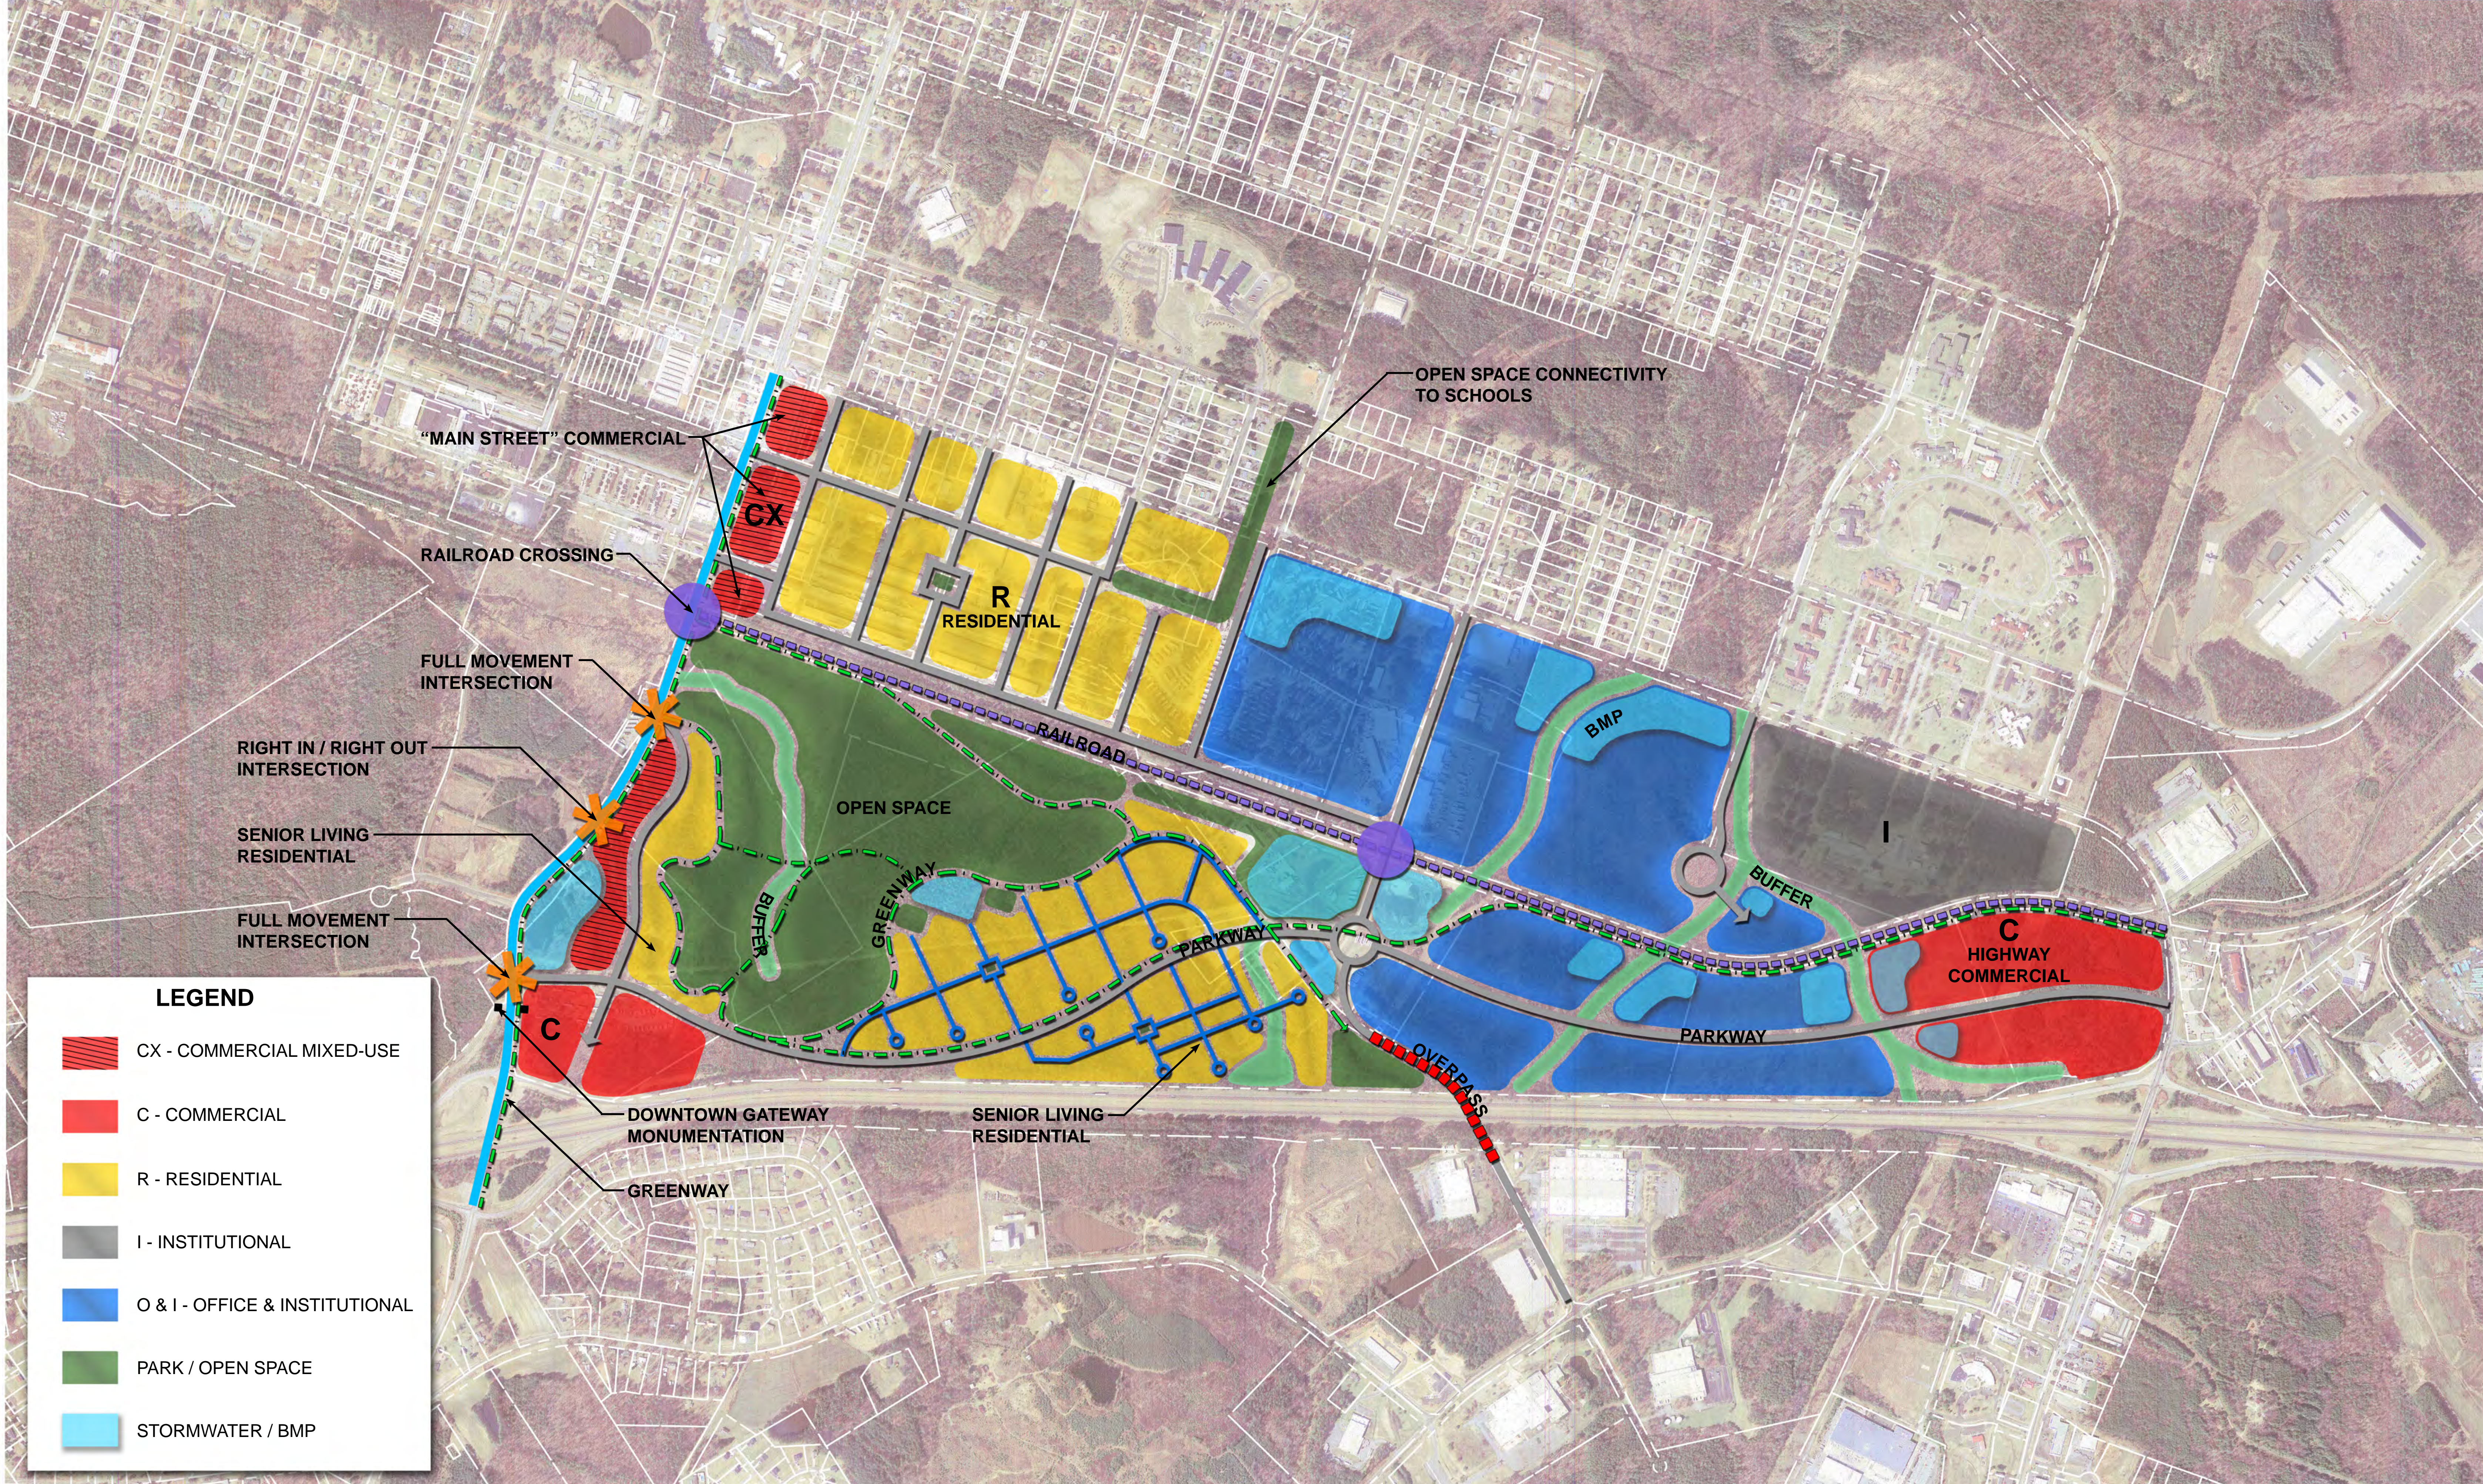

LEGEND

- CX - COMMERCIAL MIXED-USE
- C - COMMERCIAL
- R - RESIDENTIAL
- I - INSTITUTIONAL
- O & I - OFFICE & INSTITUTIONAL
- PARK / OPEN SPACE
- STORMWATER / BMP

BUTNER GATEWAY SMALL AREA PLAN
 Butner, North Carolina

March 17, 2015

MAP
A

CONCEPTUAL PLAN
Kimley»Horn

LEGEND

- CX - COMMERCIAL MIXED-USE
- C - COMMERCIAL
- R - RESIDENTIAL
- I - INSTITUTIONAL
- O & I - OFFICE & INSTITUTIONAL
- PARK / OPEN SPACE
- STORMWATER / BMP

BUTNER GATEWAY SMALL AREA PLAN
 Butner, North Carolina

March 17, 2015

MAP
B

CONCEPTUAL PLAN
Kimley»Horn

BUTNER GATEWAY SMALL AREA PLAN
Butner, North Carolina

March 17, 2015

MAP
C

CONCEPTUAL PLAN
Kimley»Horn