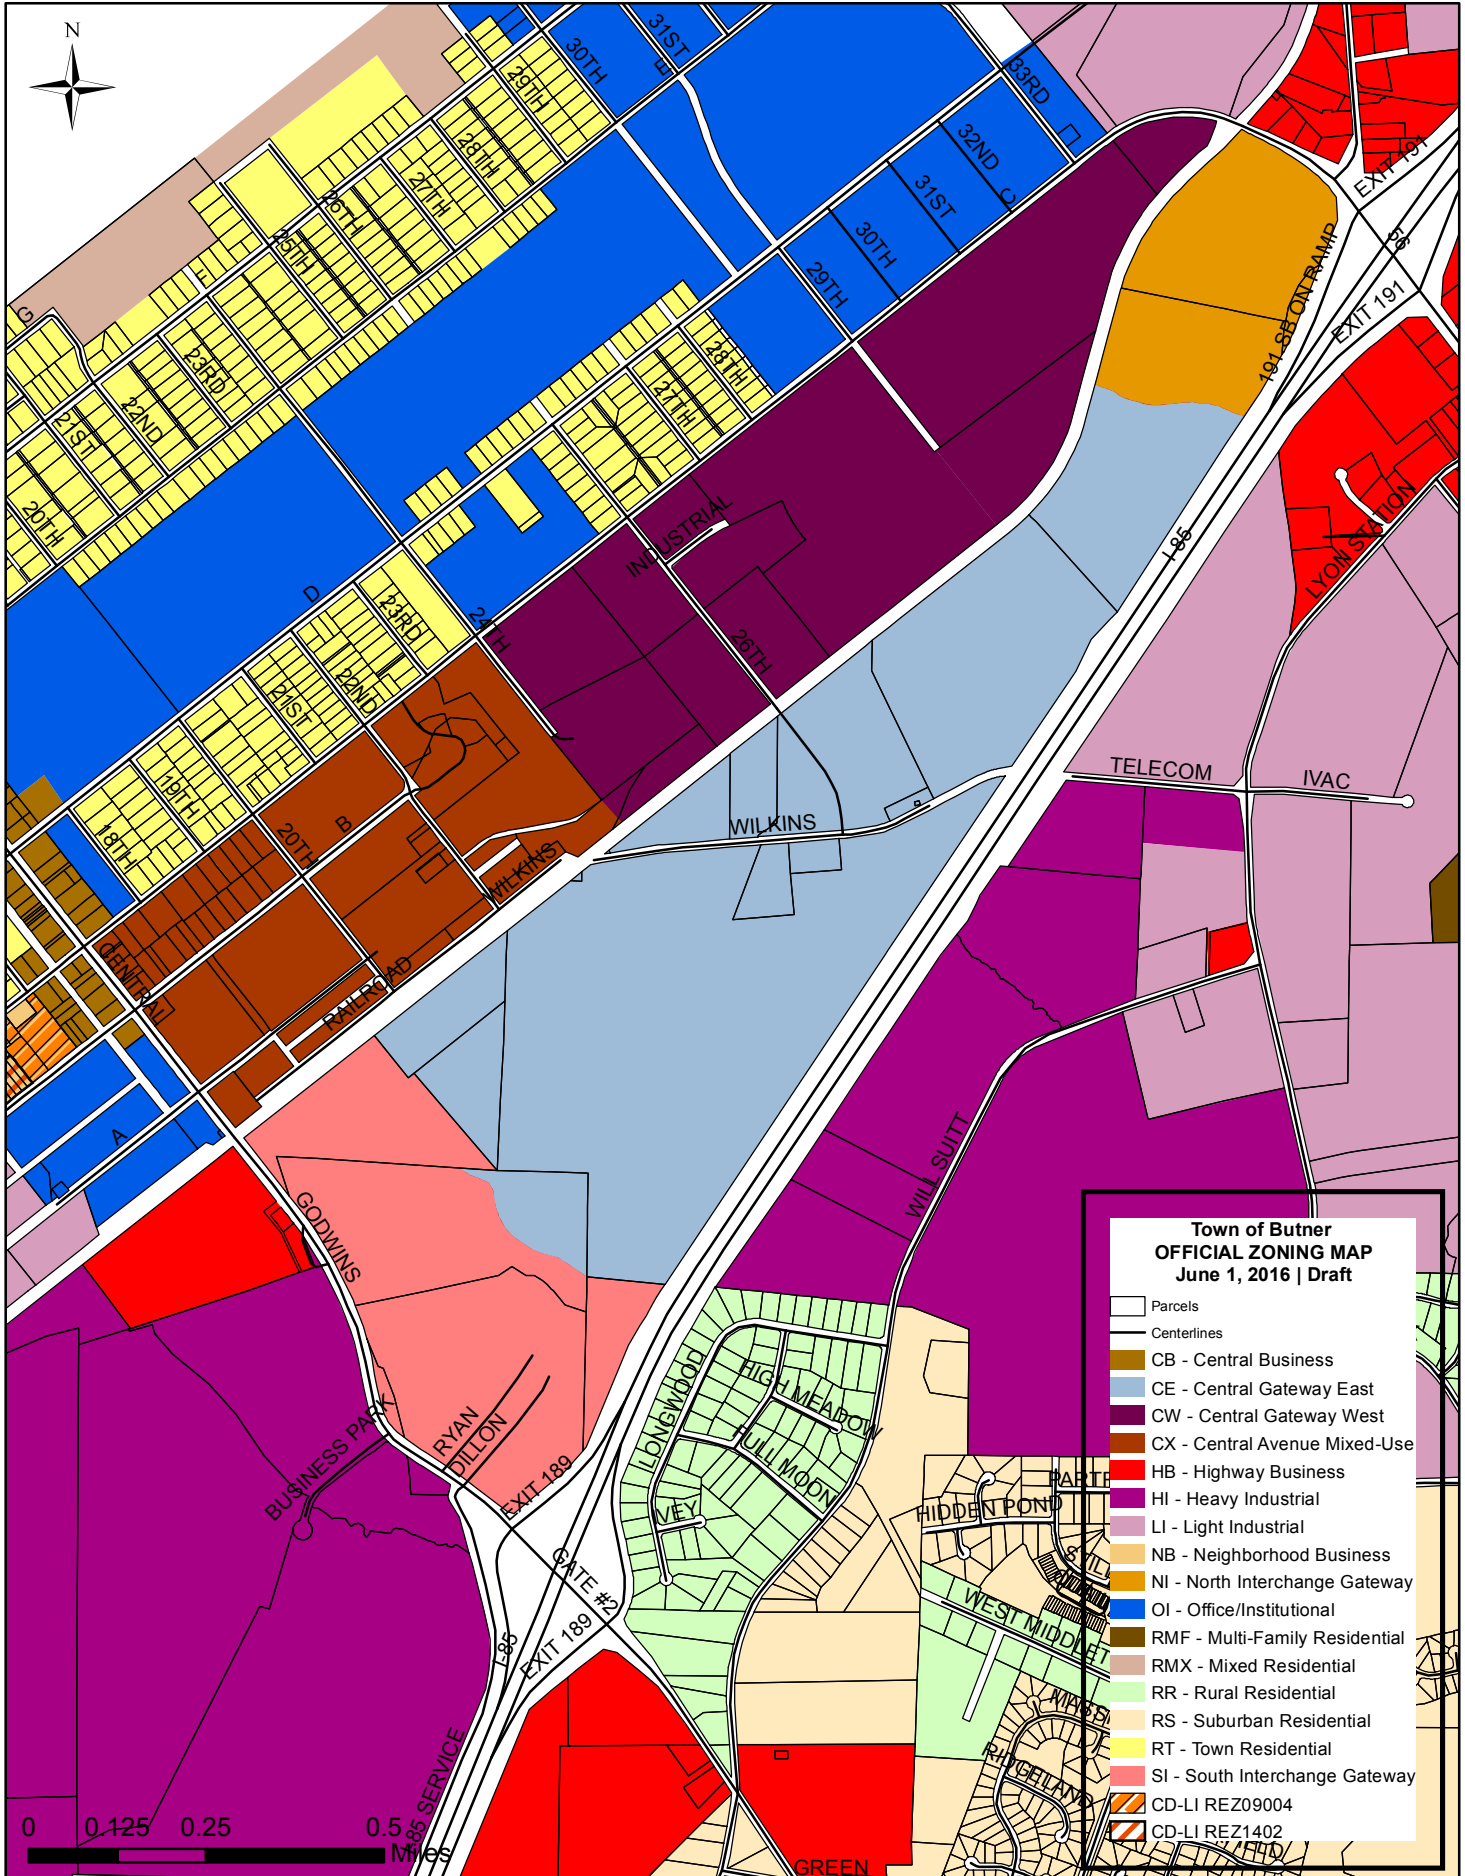

Butner Gateway Zoning Map

**Town of Butner
OFFICIAL ZONING MAP
June 1, 2016 | Draft**

- Parcels
- Centerlines
- CB - Central Business
- CE - Central Gateway East
- CW - Central Gateway West
- CX - Central Avenue Mixed-Use
- HB - Highway Business
- HI - Heavy Industrial
- LI - Light Industrial
- NB - Neighborhood Business
- NI - North Interchange Gateway
- OI - Office/Institutional
- RMF - Multi-Family Residential
- RMX - Mixed Residential
- RR - Rural Residential
- RS - Suburban Residential
- RT - Town Residential
- SI - South Interchange Gateway
- CD-LI REZ09004
- CD-LI REZ1402