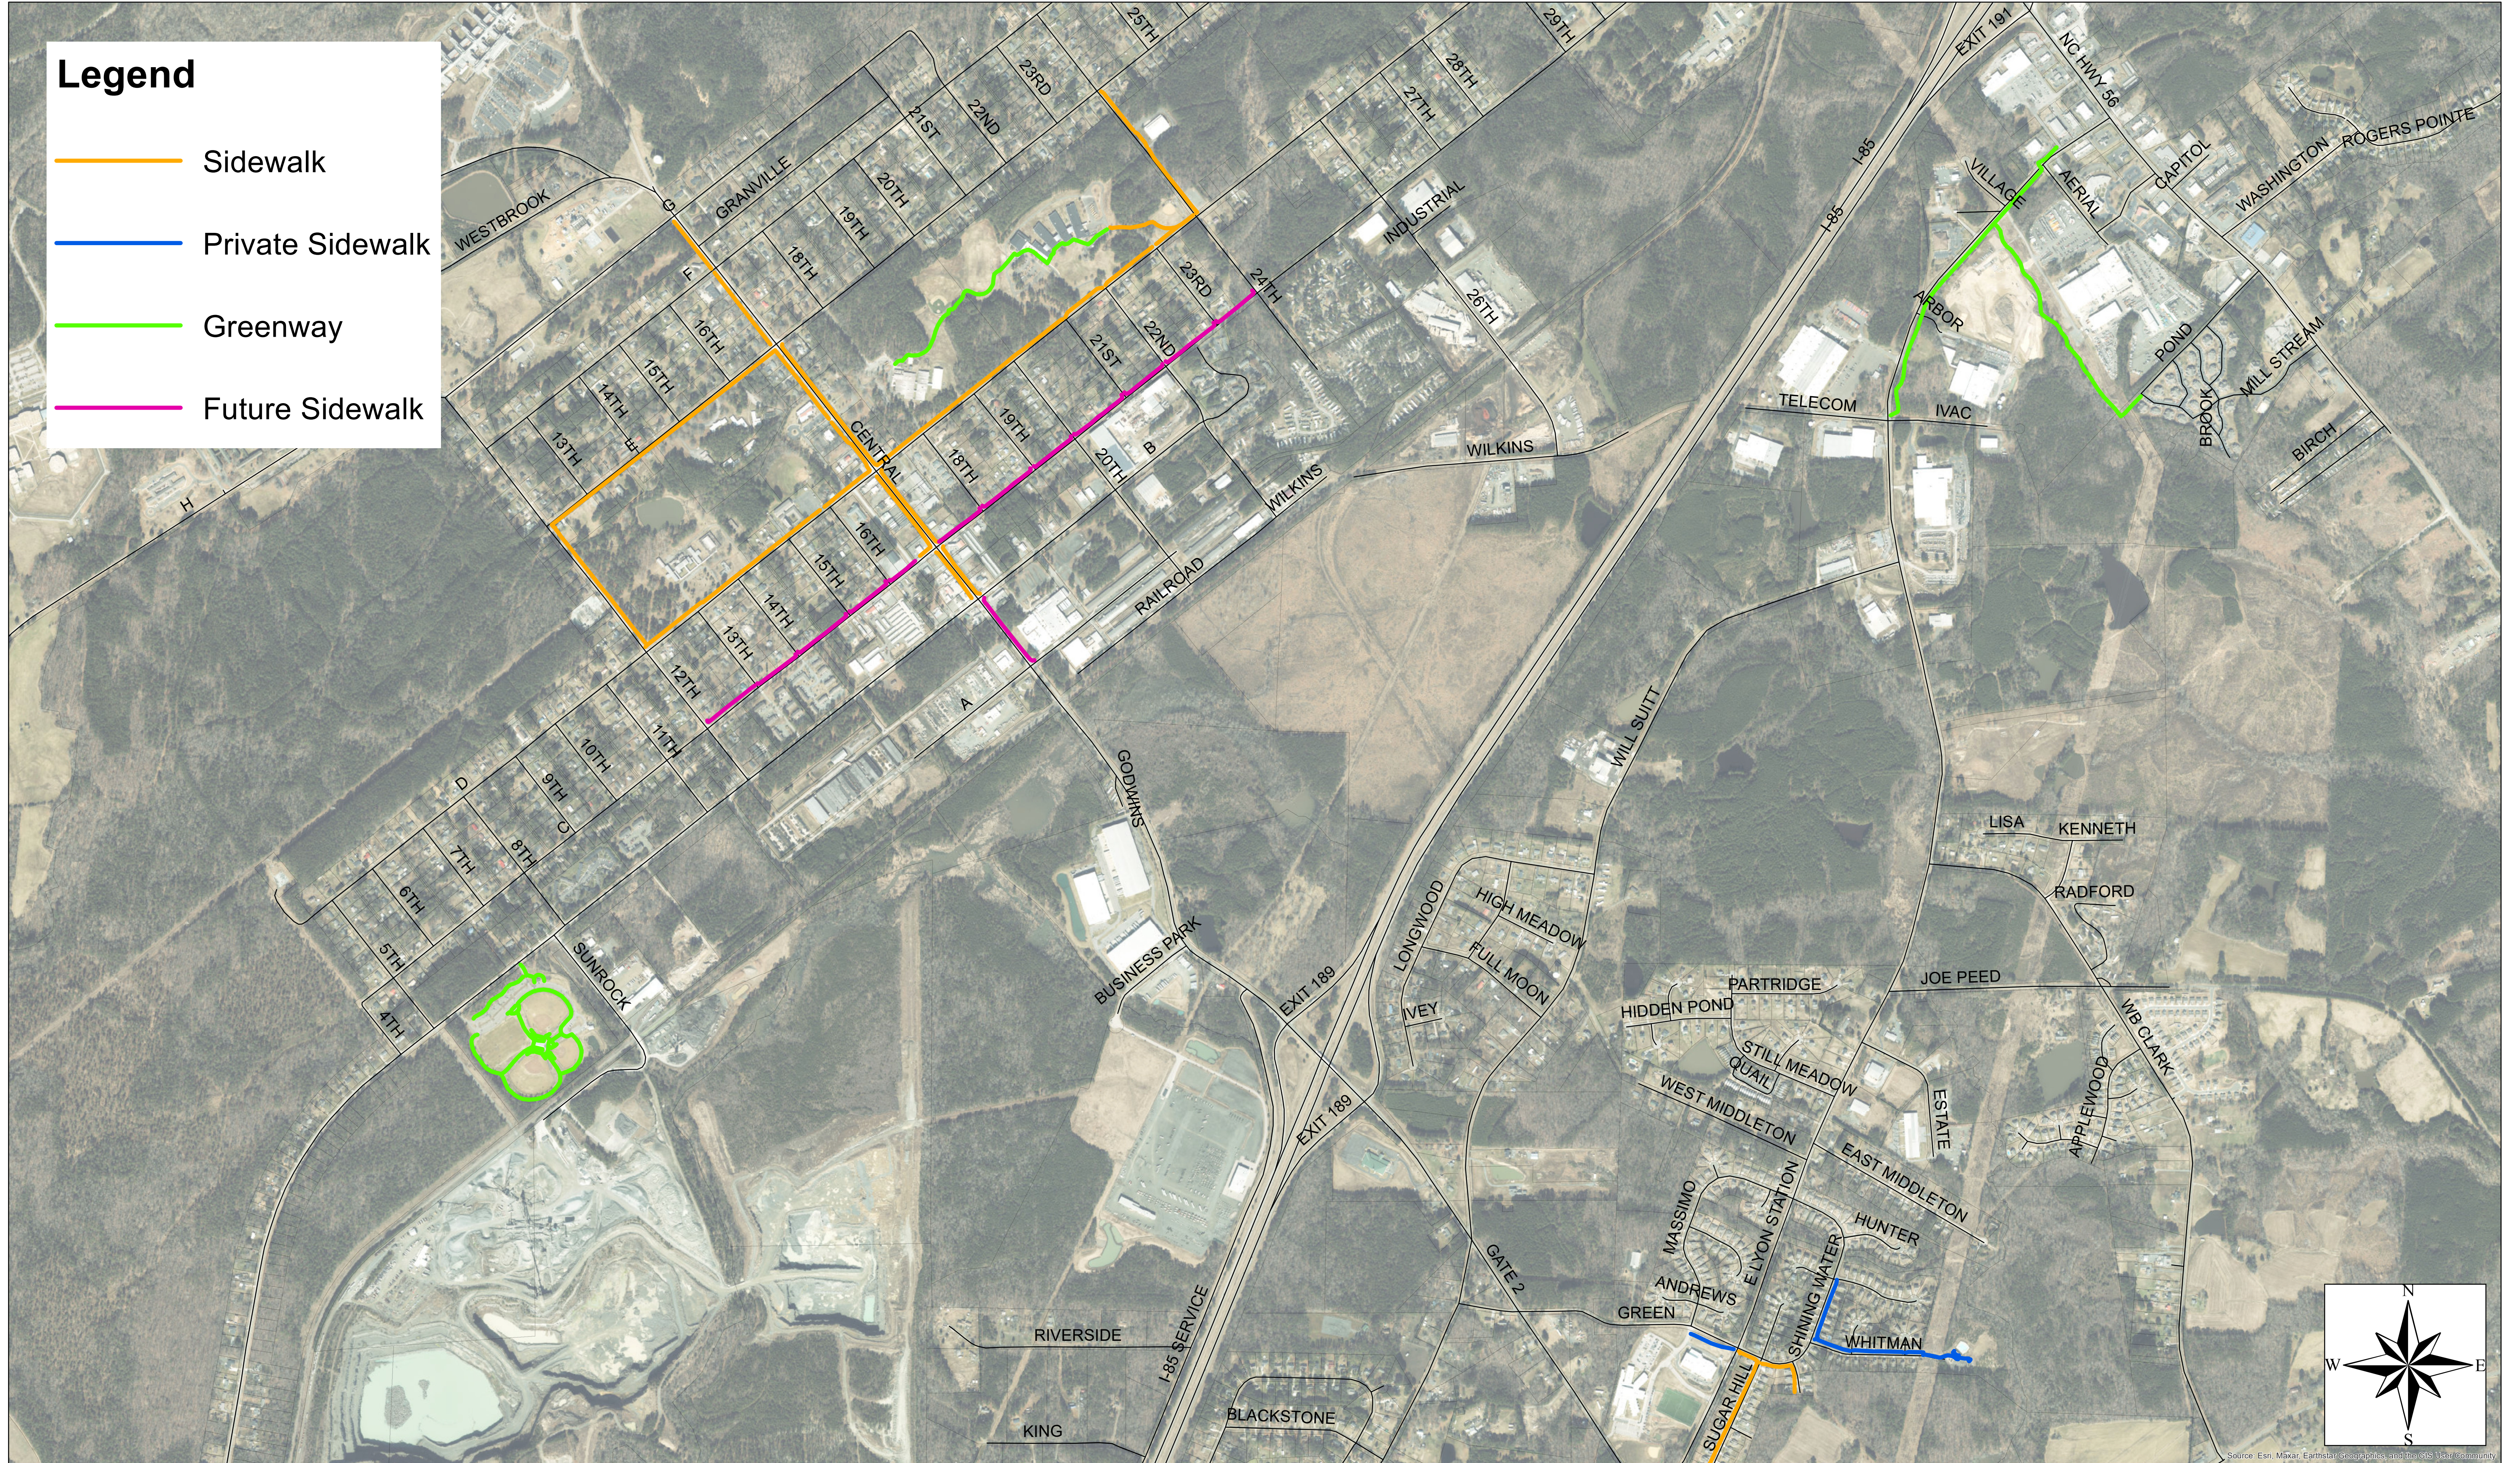

Pedestrian Infrastructure

Legend

- Sidewalk
- Private Sidewalk
- Greenway
- Future Sidewalk

0 0.175 0.35 0.7 1.05 1.4 Miles